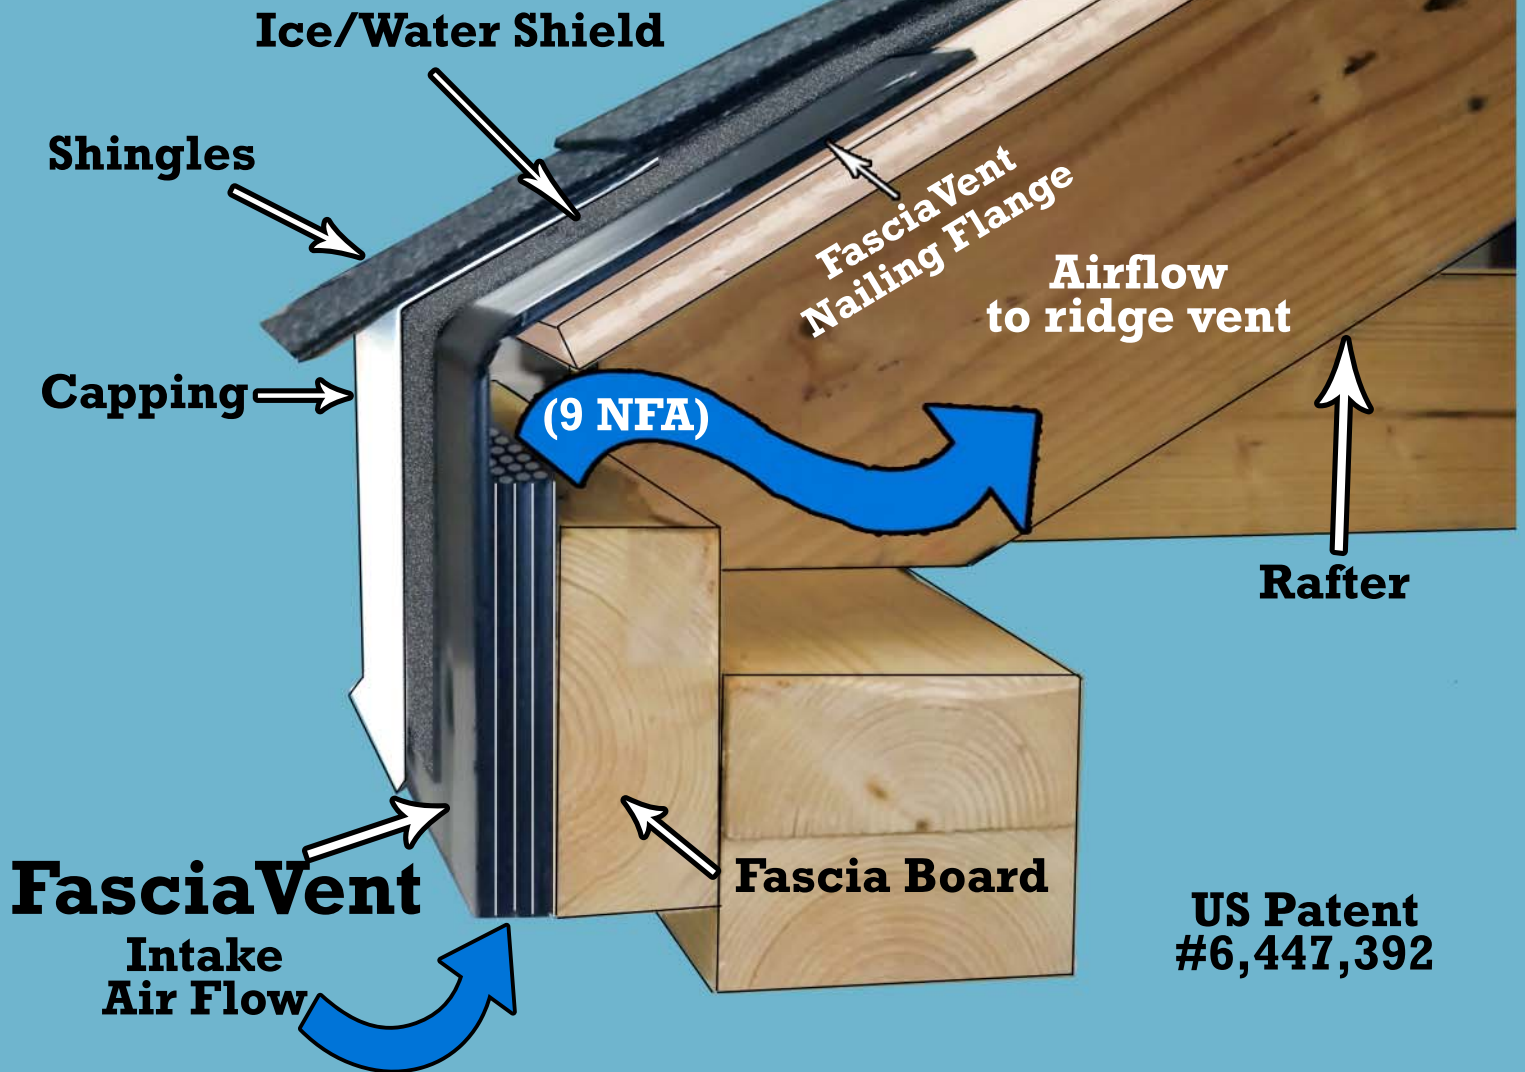

# FASCIAVENT

BY DCI

Durable airflow made to last

US Patent  
#6,447,392

**FasciaVent** allows air to enter through the fascia board, under the roof decking structure and out the ridge vent or other installed exhaust device. Your gutter can be installed directly onto FasciaVent or a metal capping can cover the vent.

FasciaVent is ideal for all roof types and pitches. Rated 9NFA

800-622-4455 • [WWW.DCIPRODUCTS.COM](http://WWW.DCIPRODUCTS.COM)

## Intake Ventilation System